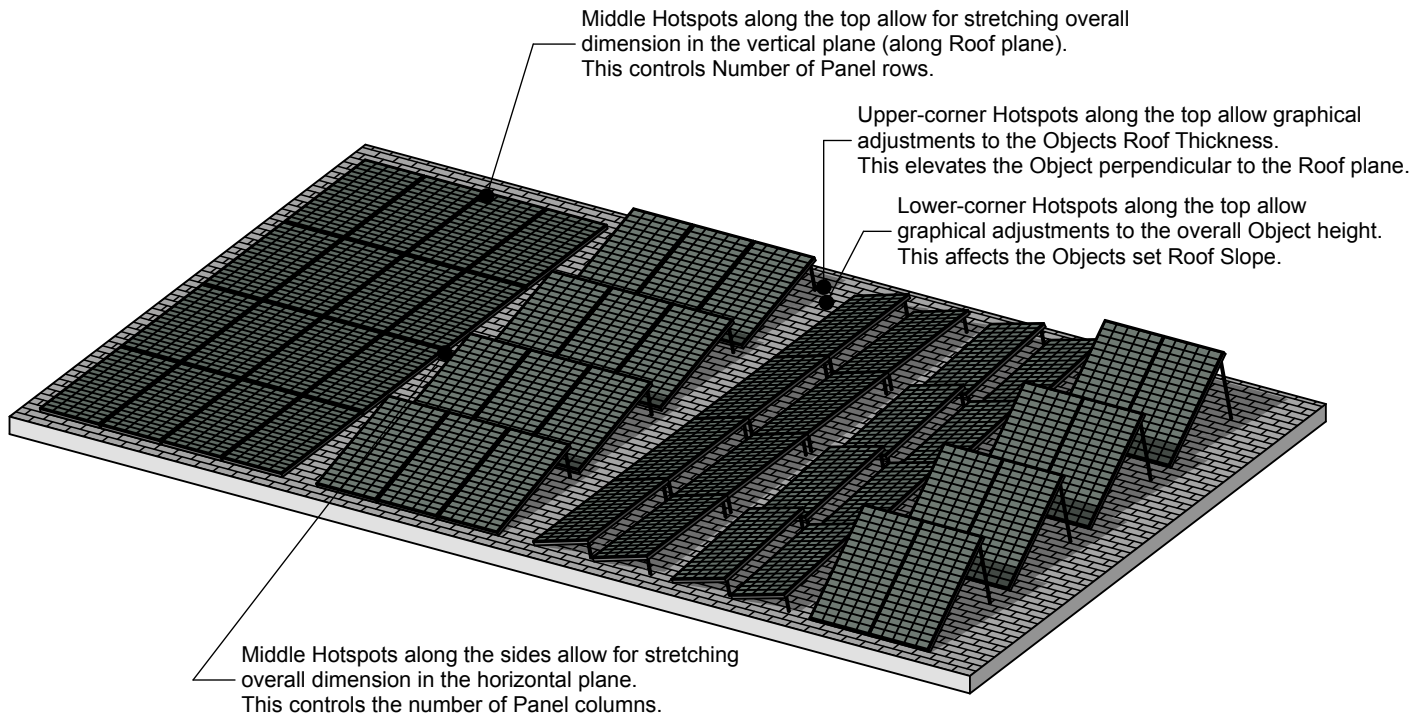

Floor Plan View

1/8" = 1'-0"

3D Hotspots

1/8" = 1'-0"